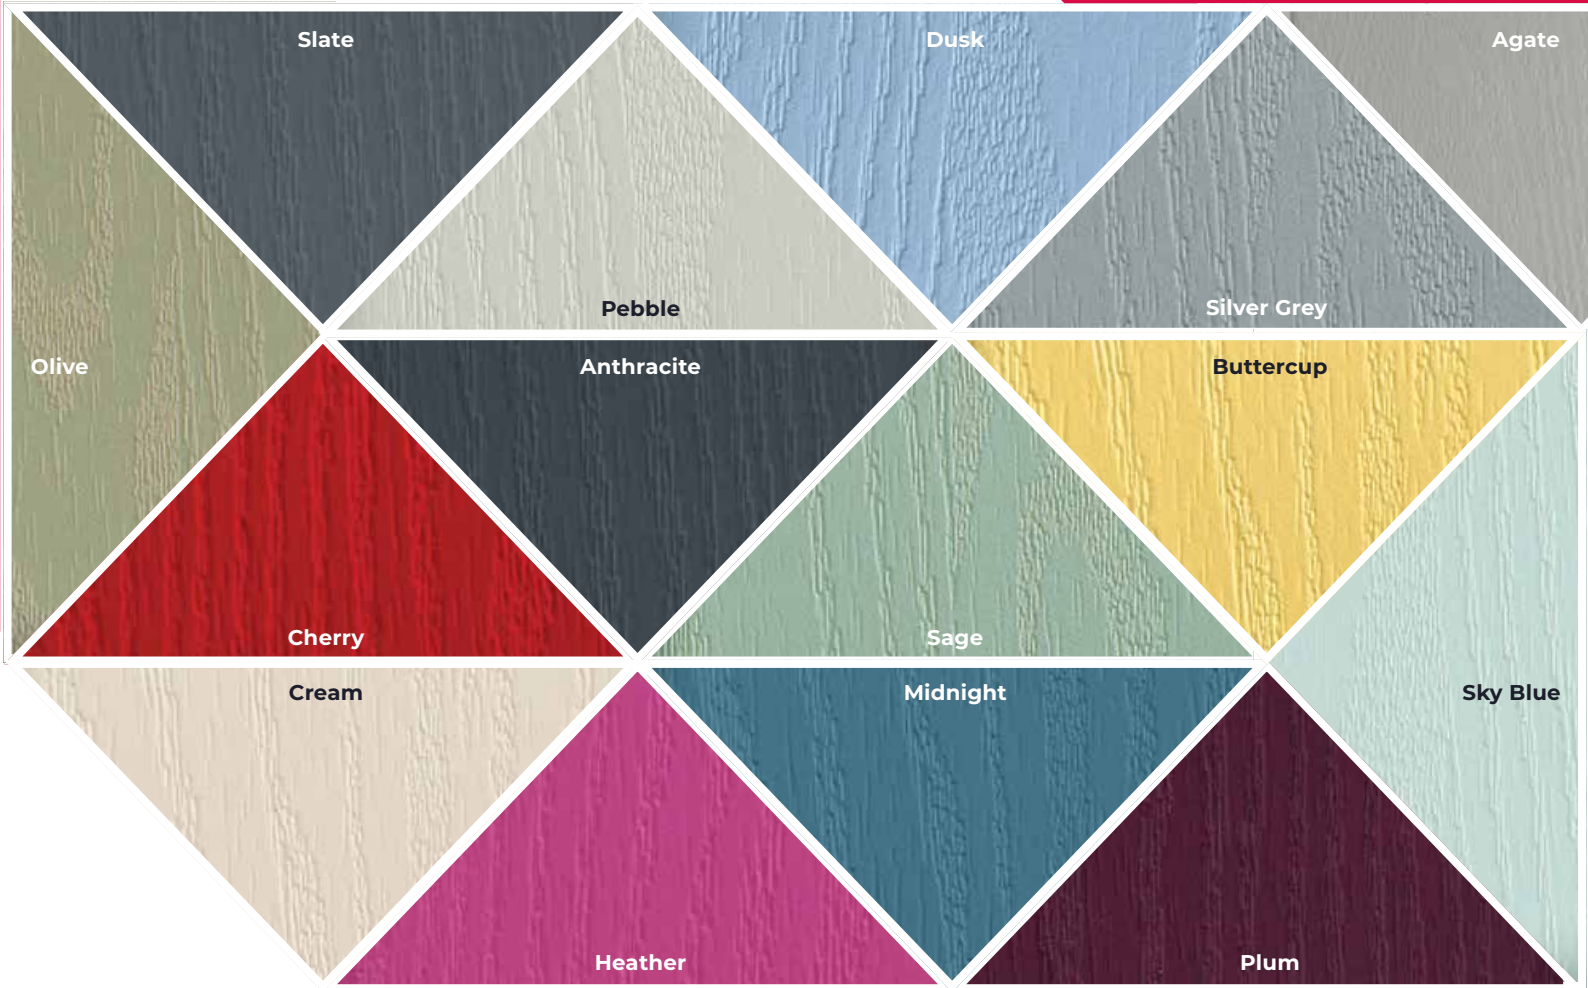

# GRAINS

# STANDARD

## COLOURS

White

# SUPERIOR COLOURS

Every Virtuoso door comes with a rich, glossy colour finish that is resistant to fading, ensuring a stunning appearance that will endure for years.