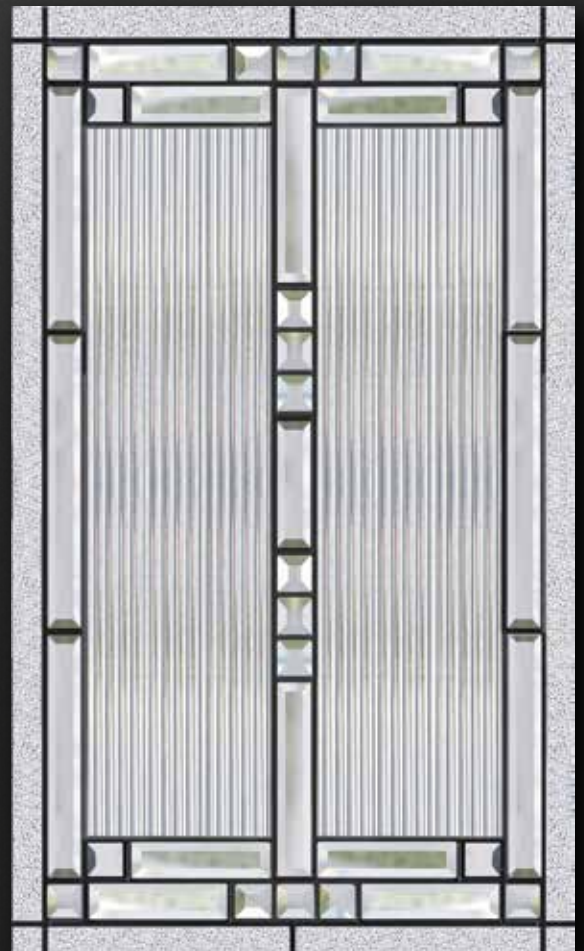

GLASS OPTIONS

A Virtuoso door is all about personalising your home experience, and nothing adds more individuality than your choice of glass.

Let's talk about our glass options, they're a game-changer for your door design. Our glazed doors offer a variety of choices, including double or triple glazed glass. Each piece is carefully crafted in our workshop, and you have the freedom to choose features like lead, bevels, sandblasted glass, coloured glass and resin bevels.

This not only lets you create a unique look for your door but also allows for matching top and side lights, ensuring a seamless and personalised touch to your entire entryway.

We offer hundreds of glass combinations, with certain options exclusive to specific styles. Explore our comprehensive glass matrix on page 86 for the complete selection.