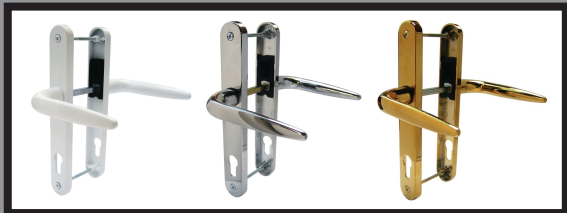

HARDWARE OPTIONS

HANDLE OPTIONS